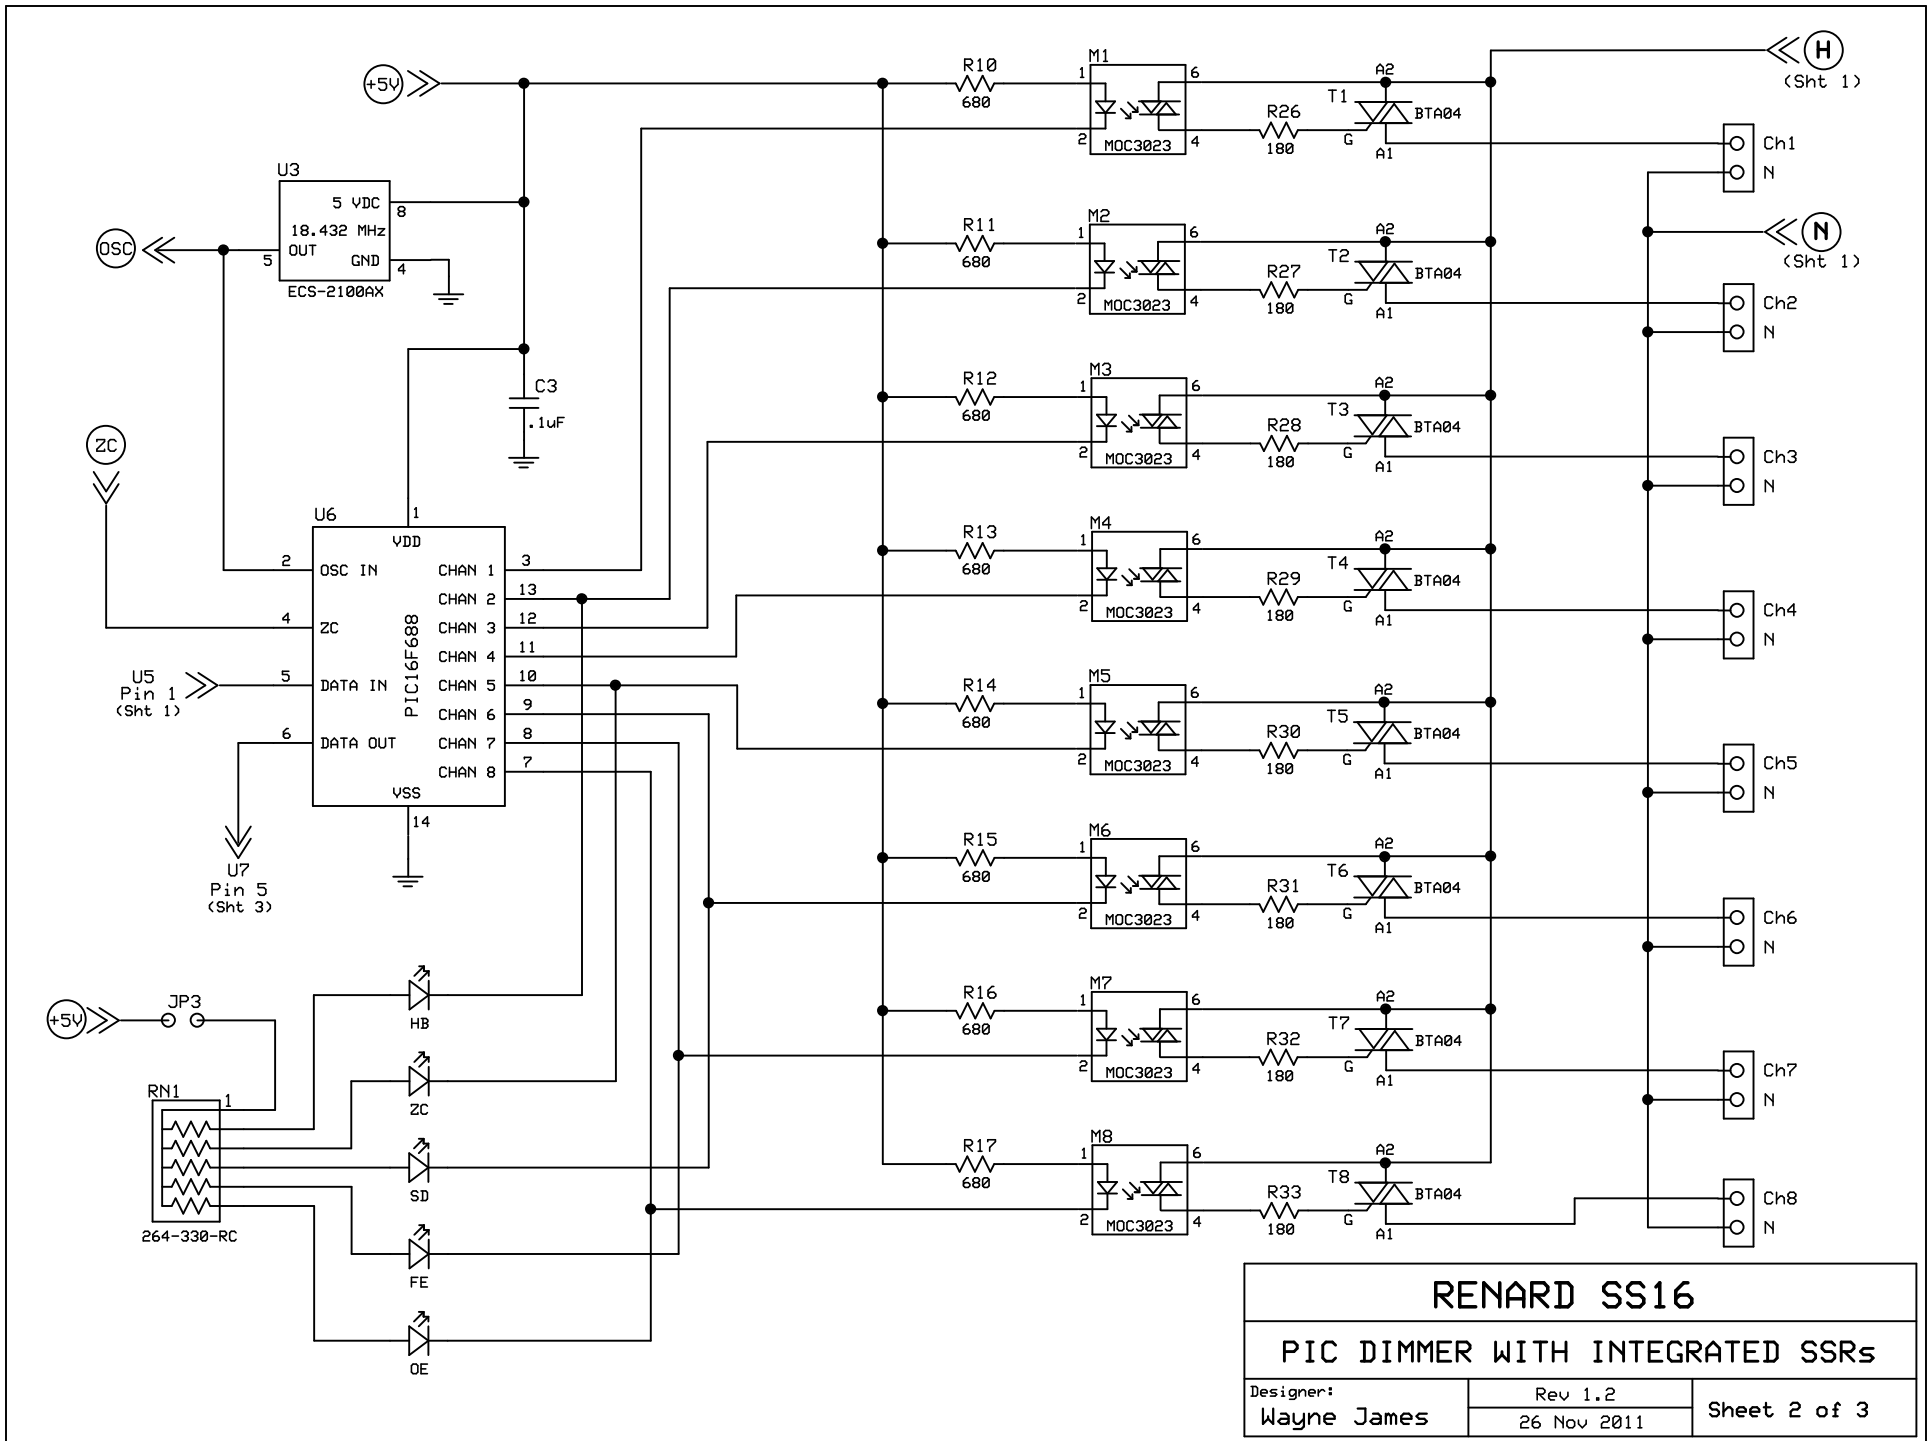

RENARD SS16		
PIC DIMMER WITH INTEGRATED SSRs		
Designer: Wayne James	Rev 1.2 26 Nov 2011	Sheet 1 of 3

RENARD SS16		
PIC DIMMER WITH INTEGRATED SSRs		
Designer:	Rev 1.2	Sheet 2 of 3
Wayne James	26 Nov 2011	

RENARD SS16

PIC DIMMER WITH INTEGRATED SSRs

Designer: Wayne James	Rev 1.2 26 Nov 2011	Sheet 3 of 3
--------------------------	------------------------	--------------