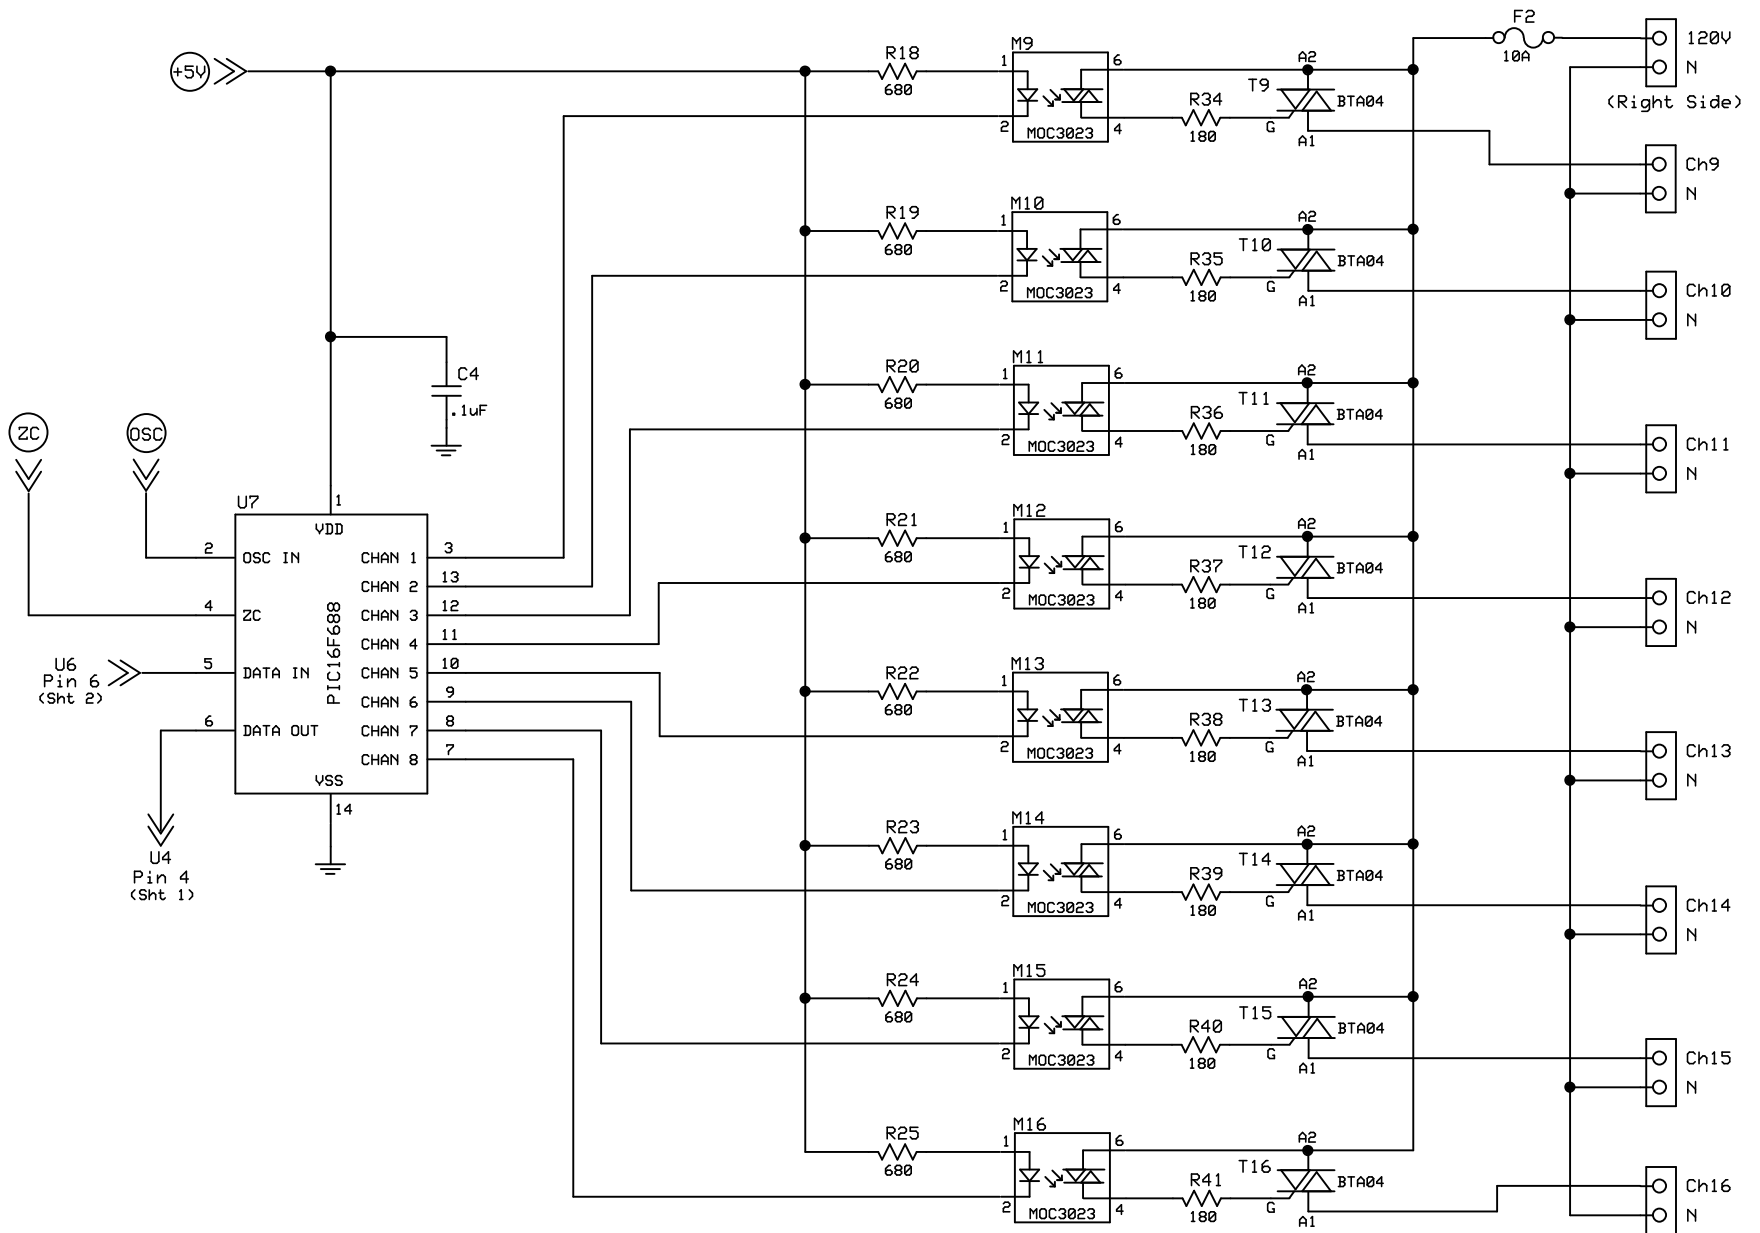

RENARD SS16		
PIC DIMMER WITH INTEGRATED SSRs		
Designer: Wayne James	Rev 1.2 26 Nov 2011	Sheet 1 of 3

RENARD SS16		
PIC DIMMER WITH INTEGRATED SSRs		
Designer:	Rev 1.2	Sheet 2 of 3
Wayne James	26 Nov 2011	

RENARD SS16

PIC DIMMER WITH INTEGRATED SSRs

Designer: Wayne James	Rev 1.2 26 Nov 2011	Sheet 3 of 3
--------------------------	------------------------	--------------